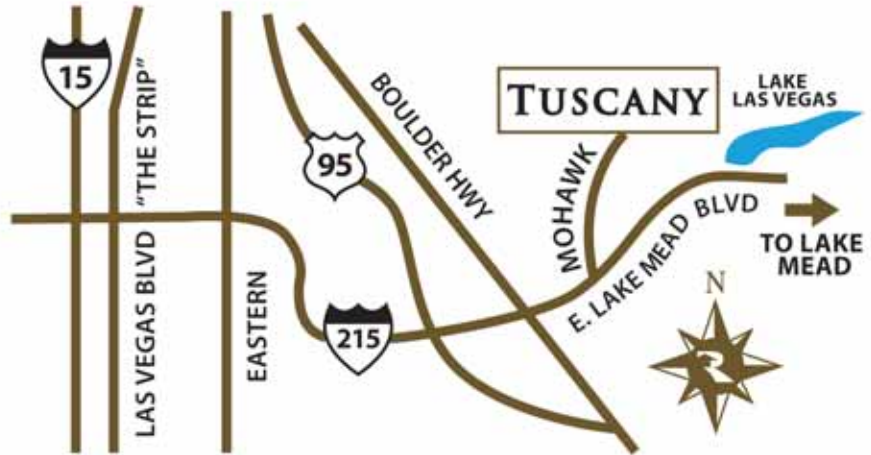

TUSCANY

RESIDENTIAL VILLAGE

ADDRESS:
1037 VIA CAMELIA
HENDERSON NV 89011

PHONE:
(702) 873-7287

WWW.RHODESHOMES.COM

LOCATION MAP:

COMMUNITY MAP:

COMMUNITIES IN COLOR ARE CURRENTLY AVAILABLE

-  TUSCANY MODEL TOUR
-  ZANETTI MODELS
-  LA LUNA MODELS
-  PESARO MODELS
-  FIORI TOWNHOME MODELS
-  MELANI MODELS
-  OPENING SOON
-  TUSCANY GOLF COURSE

MAP NOT TO SCALE

Site plan map is not to scale and is the artist's conception only, not intended to show specific details. Community Association fees and additional fees for golf required. Details available upon request. Please note that lot premiums may apply depending upon location and other factors. Community amenities are proposed and subject to change without notice.